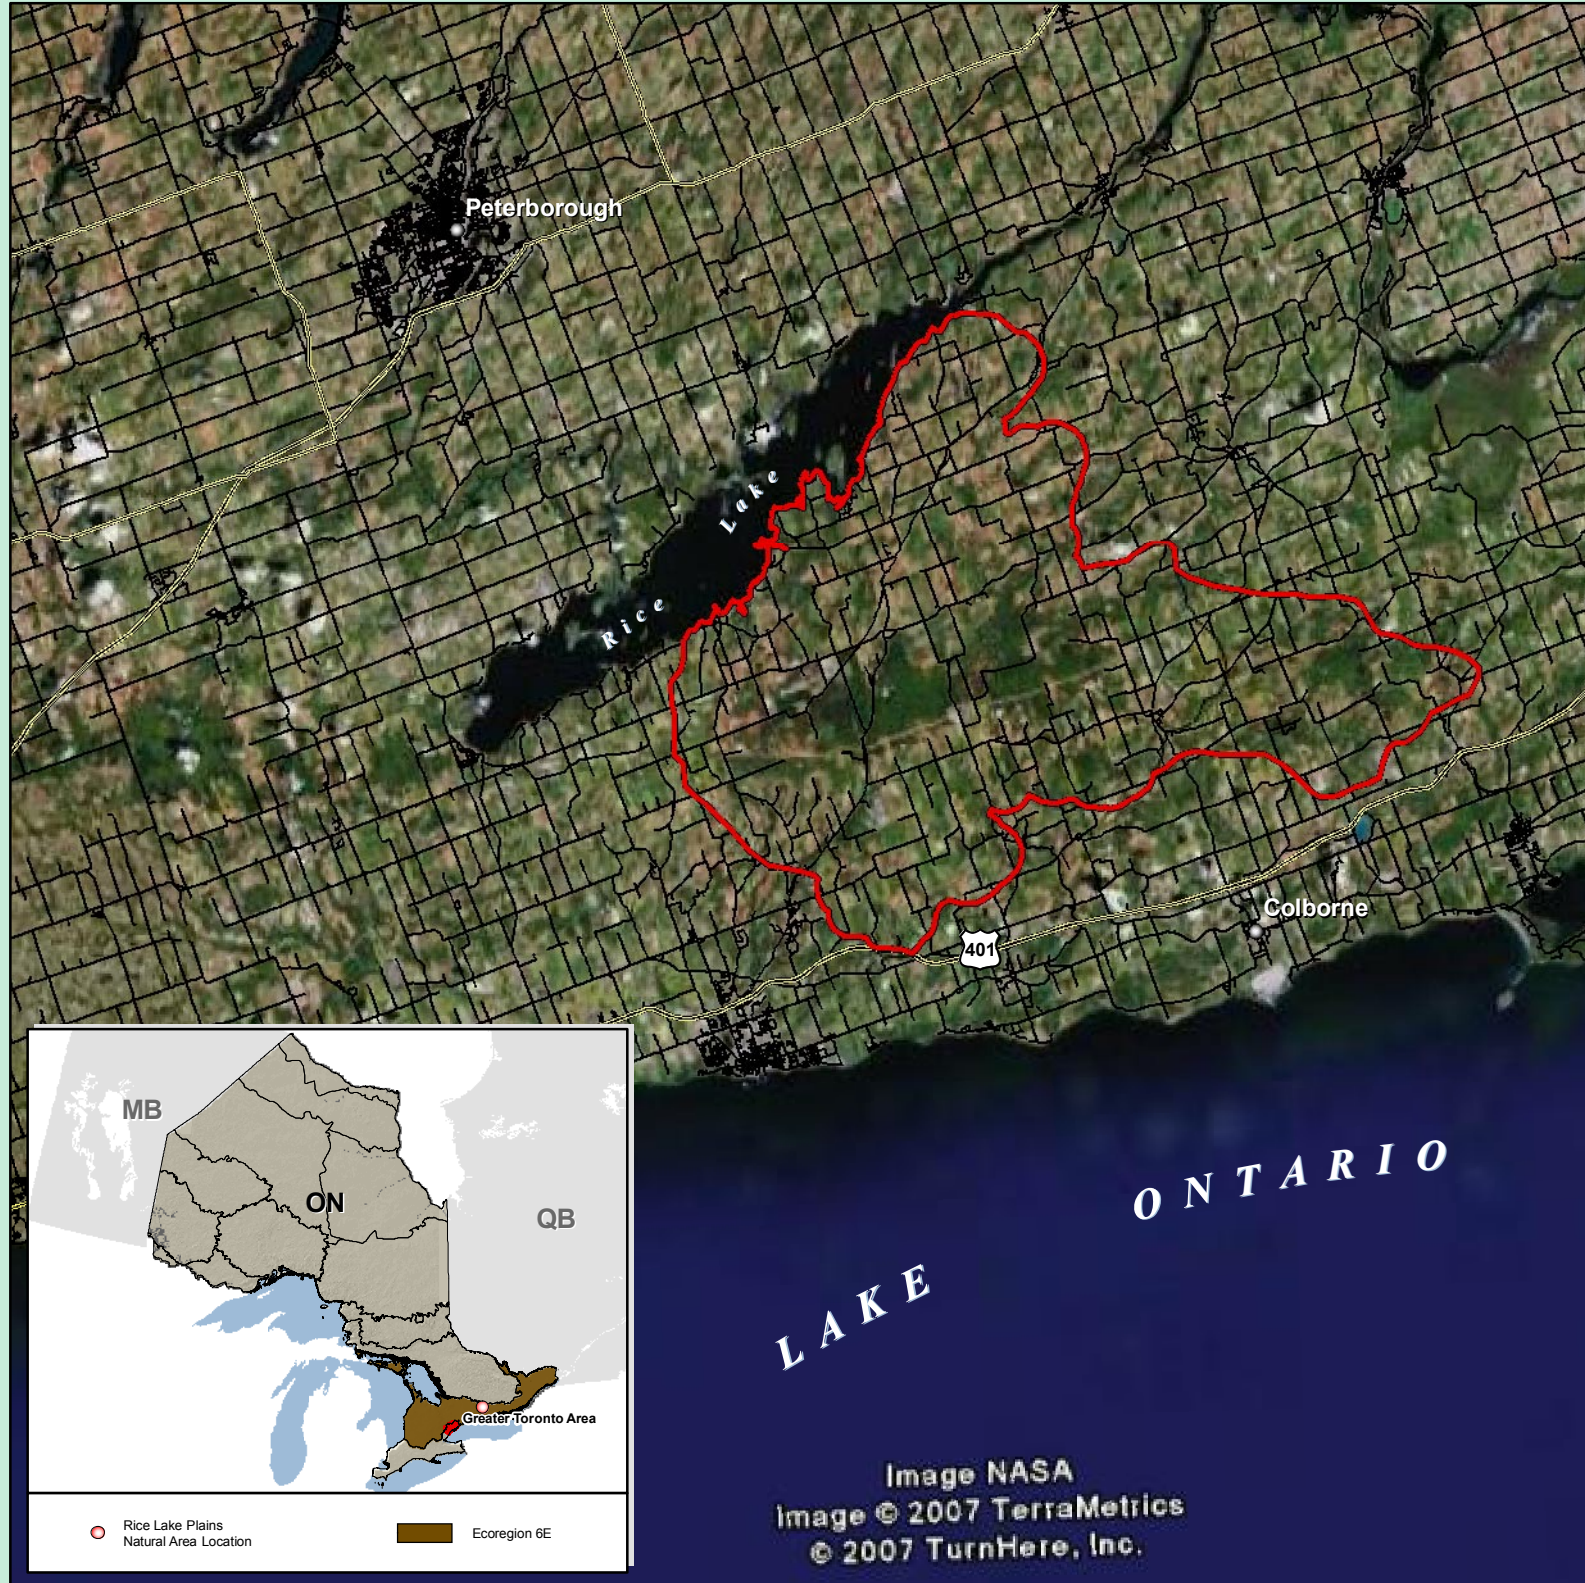

Rice Lake Plains Natural Area

Natural Area Location

Key to Features

Rice Lake Plains Natural Area

Infrastructure Features

Primary Road Network

Secondary Road Network

Rice Lake Plains Natural Area Location
 Ecoregion 6E

LAKE
ONTARIO

Image NASA
Image © 2007 TerraMetrics
© 2007 TurnHere, Inc.

Disclaimer:
This map is illustrative only. Do not rely on it as being a precise indicator of privately-owned land, routes, locations of features, nor as a guide to navigation.

This map may contain omissions or errors.

Data Sources:
Nature Conservancy of Canada - Ontario Region, 2007.
Ministry of Natural Resources (MNR), 2006
Google Earth, 2007

Projection: Lambert Conformal Conic, NAD 83
©The Nature Conservancy of Canada - Ontario Region
18-Oct-07